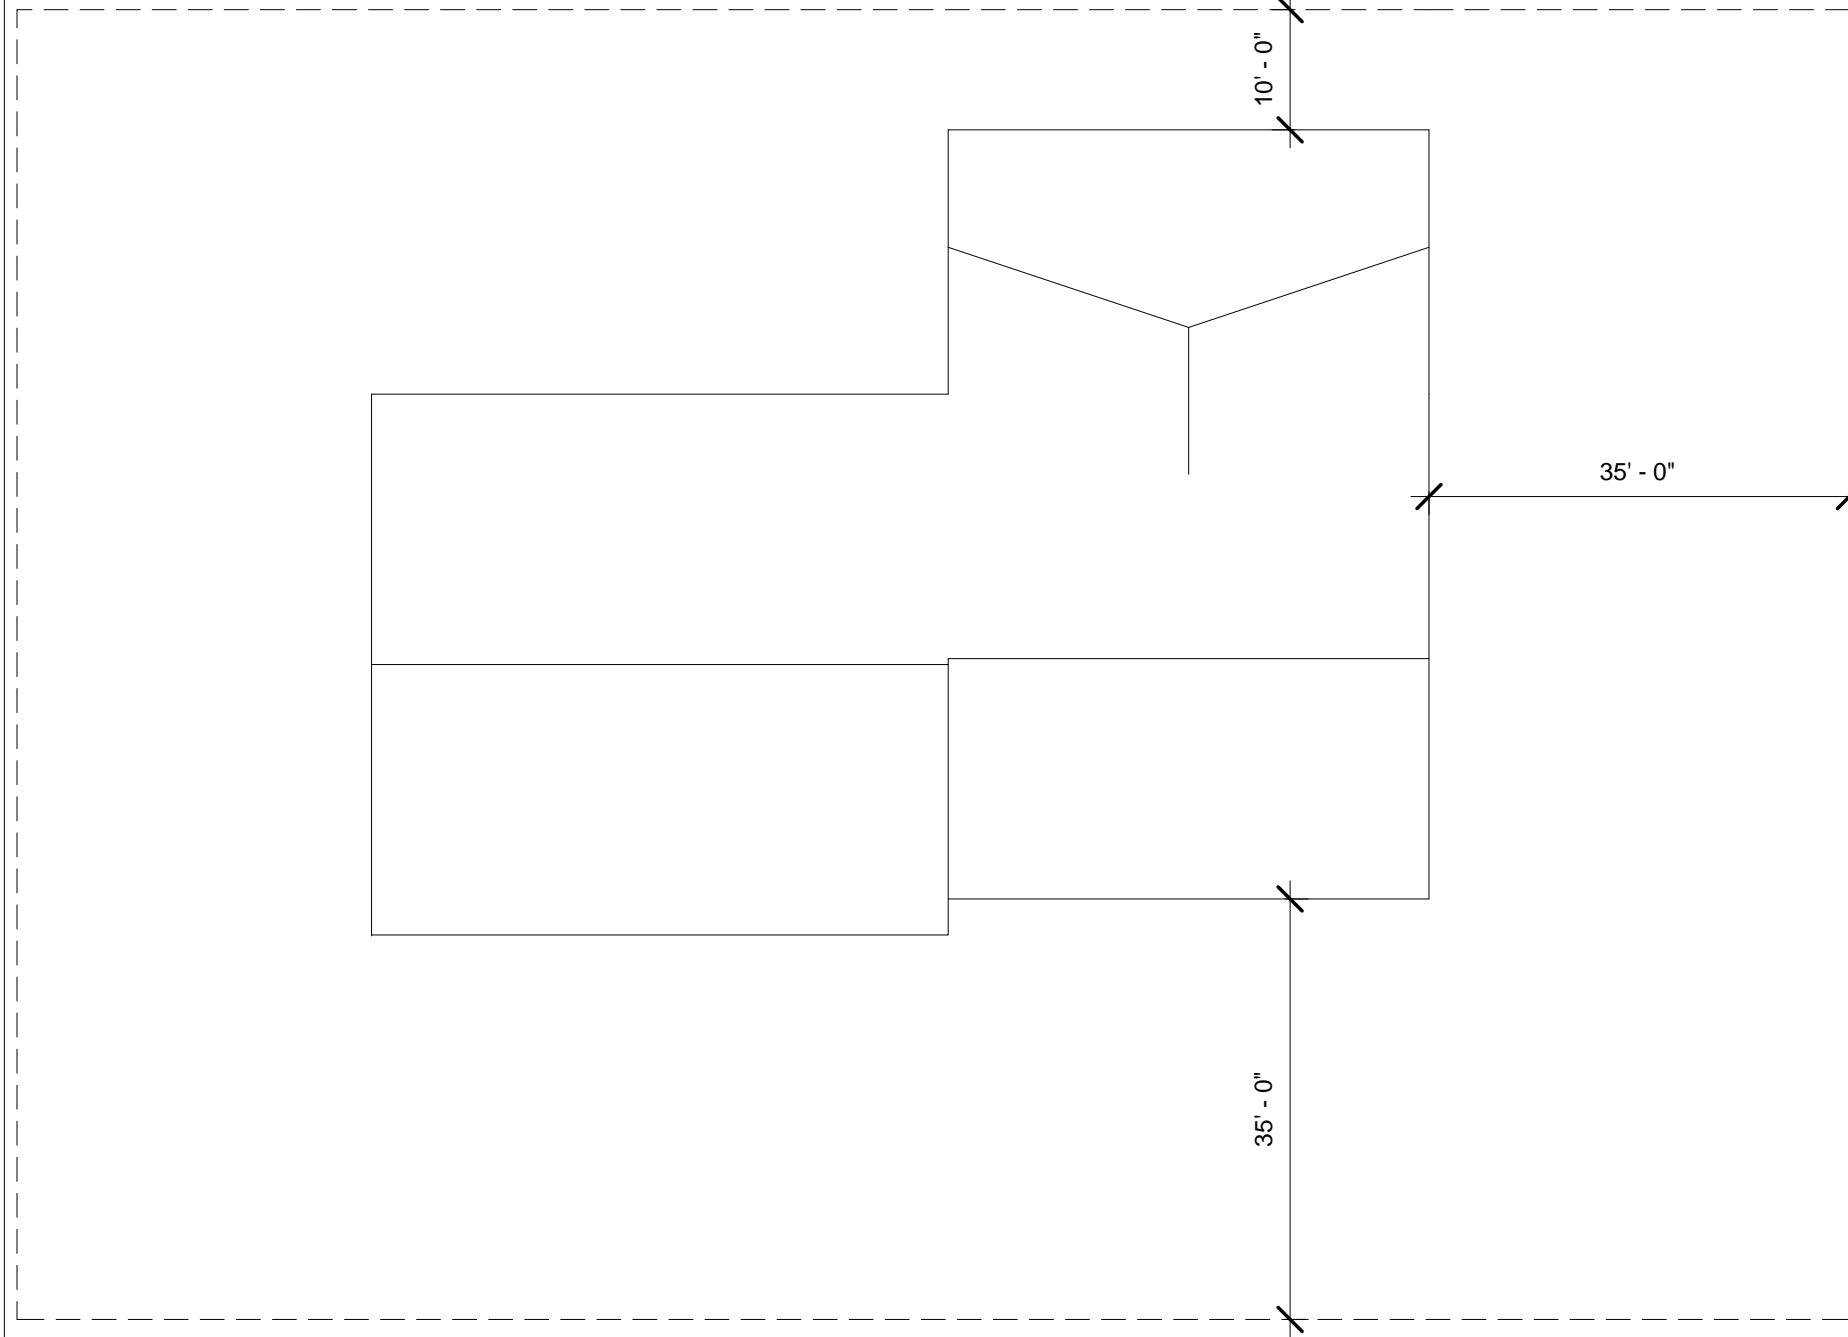

W. 4TH STREET

1 Site
1/16" = 1'-0"

GARY D. JONES
CONSTRUCTION
Building With Pride since 1959
247 W Hwy 30
Burley, ID 83318
Phone: 208-678-1118
Fax: 208-678-1119

SHEET TITLE

SITE LAYOUT

PROJECT/ OWNER

MOISES SOTELLO

DRAWN BY

JASON JONES

REVISION DATE

MARCH 15,
2007

SHEET NUMBER

A-104